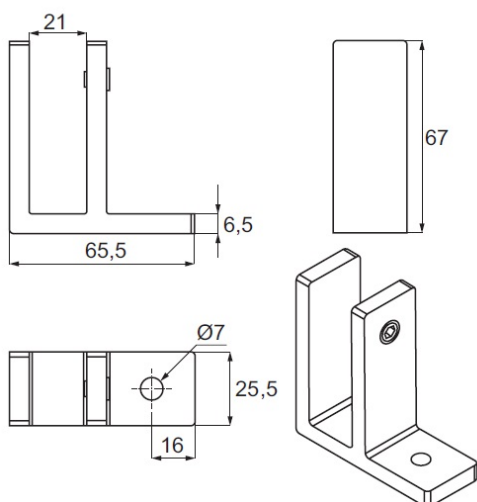

PRODUCT SHEET

Description:

Glass Stiffener "Heavy", Wall/Glass, 90DG, SS316-Brushed, 16,76 - 19 mm Glass Thickness

Item number:

22.10.270-0

Units	Box	Carton	HS Code	Barcode
Pcs.	4	40	8302419000	 5704866485883